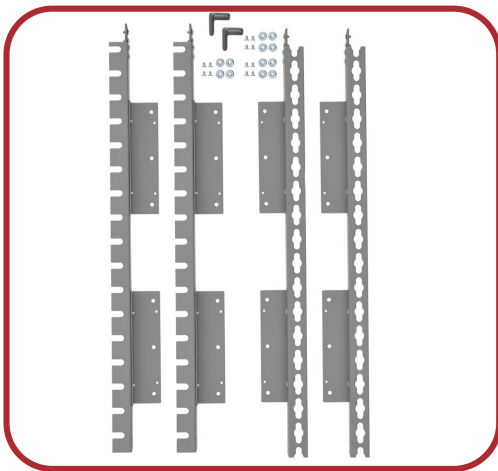

4PIL-21-10
4PIL-21SV-10

BulkPack Pilaster Kit – Brown / Silver

449-BCSC-5C

449-BCSC-8C

Bottom & Side Mount Pull-Out
w/BLUMOTION Soft Close

RAS-ML-HDSC

Full-Height Base Cabinet
Soft-Close Heavy Duty Mixer Lift

4WKB-1

18-1/2" W Natural Maple
Tiered Knife Block Insert